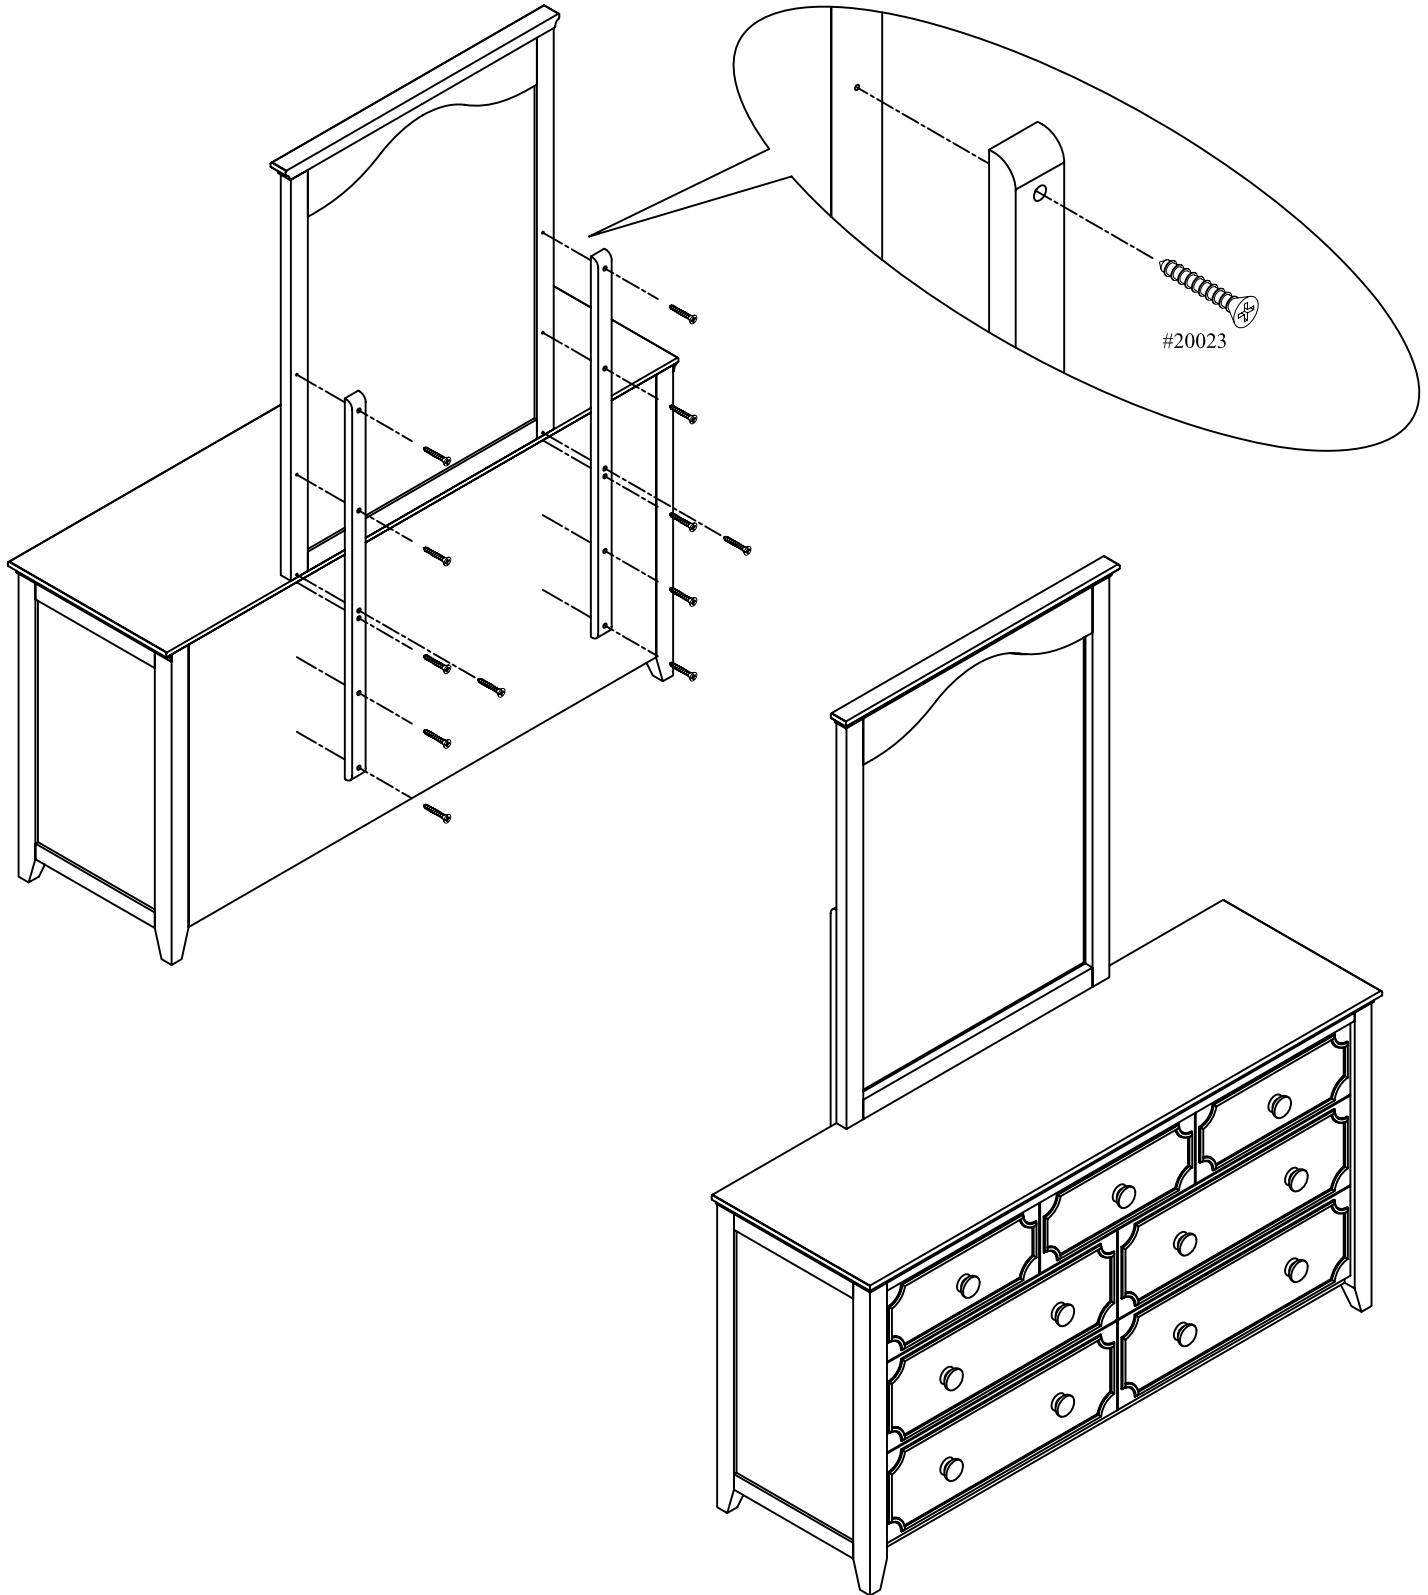

ASSEMBLY INSTRUCTION

#14-1010

#22060:

1 x #22060

#22061:

2 x #22061

#20023: 35mm Wood screw

12 x #20023

Maxwood Furniture

578 EAST BAY St., SUITE C, CHARLESTON SC., 29403,USA

Replacement Parts:

Replacement Parts may be obtained from any of our dealers.

Size of Mattress:

This bed is designed to use a mattress 74" – 75" (188cm – 191cm) long and 37½" – 38½" (95cm – 98cm) wide (Standard Twin size).