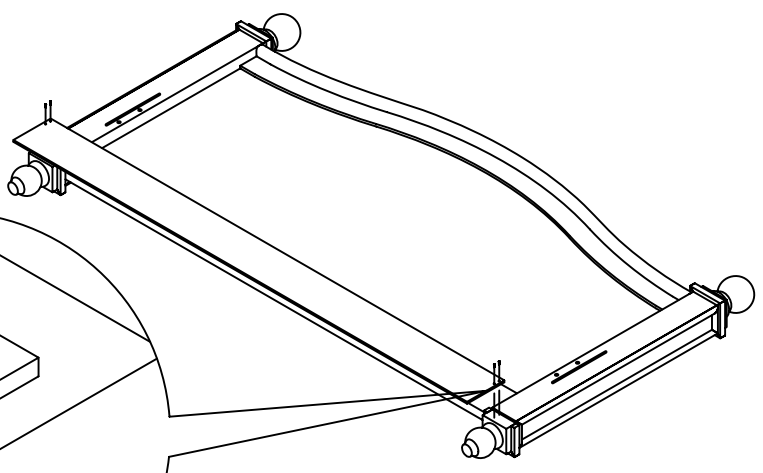

ASSEMBLY INSTRUCTION

#14-0301

#14-0301		#14-0302		#14-0710		#14-0400					
Luxury Panel Headboard		1 x #14-0301	Luxury Panel Footboard		1 x #14-0302	#22087: Bed side rails		2 x #22087	Slat Roll		#14-0400 14 x slats
#22088: Round finials		2 x #22088	#22088: Round finials		2 x #22088	#20427:		4 x #20427	#20022: Wood Slat Screw		28 x #20022
			#22089: Round finials		2 x #22089	#20045: 19mm wood screw		16 x #20045			
			#22137: Panel		1 x #22137						
			#20045: 19mm wood screw		4 x #20045						
#14-0304						#50					
Foot Panel		1 x #14-0304				Underbed support beam		1 x #50			

Maxwood Furniture

578 EAST BAY St., SUITE C, CHARLESTON SC., 29403, USA

#50 UNDERBED SUPPORT BEAM

Replacement Parts:

Replacement Parts may be obtained from any of our dealers.

Size of Mattress:

This bed is designed to use a mattress 74" – 75" (188cm – 191cm) long and 37½" – 38½" (95cm – 98cm) wide (Standard Twin size).