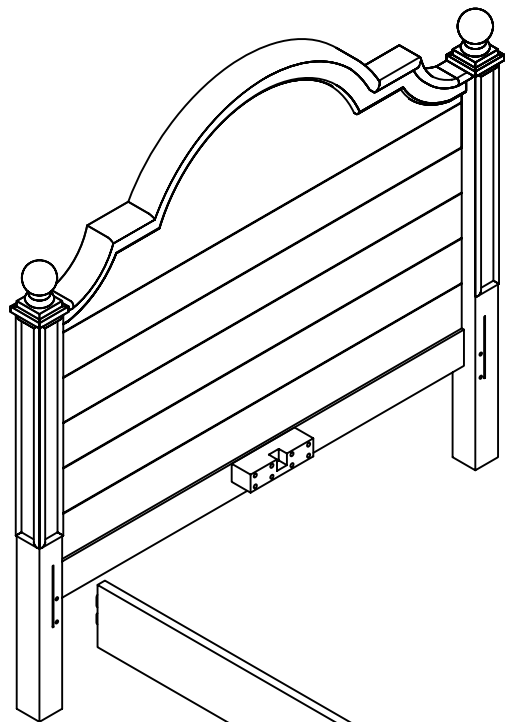

ASSEMBLY INSTRUCTION

#14-0301

#14-0301		#14-0302		#14-0710		#14-0400					
Luxury Panel Headboard		1 x #14-0301	Luxury Panel Footboard		1 x #14-0302	#22087: Bed side rails		2 x #22087	Slat Roll		#14-0400 14 x slats
#22088: Round finials		2 x #22088	#22088: Round finials		2 x #22088	#20427:		4 x #20427	#20022: Wood Slat Screw		28 x #20022
			#22089: Round finials		2 x #22089	#20045: 19mm wood screw		16 x #20045			
			#22137: Panel		1 x #22137						
			#20045: 19mm wood screw		4 x #20045						
#14-0304						#50					
Foot Panel		1 x #14-0304				Underbed support beam		1 x #50			

Maxwood Furniture

578 EAST BAY St., SUITE C, CHARLESTON SC., 29403, USA

#50 UNDERBED SUPPORT BEAM

Replacement Parts:

Replacement Parts may be obtained from any of our dealers.

Size of Mattress:

This bed is designed to use a mattress 74" – 75" (188cm – 191cm) long and 37½" – 38½" (95cm – 98cm) wide (Standard Twin size).