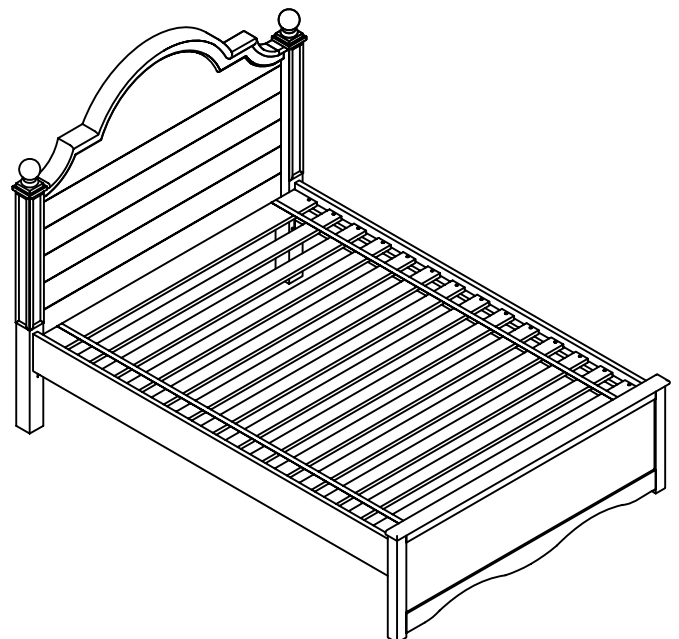

ASSEMBLY INSTRUCTION

#14-0301

#14-0301		#14-0302		#14-0710		#14-0400					
Luxury Panel Headboard		1 x #14-0301	Luxury Panel Footboard		1 x #14-0302	#22087: Bed side rails		2 x #22087	Slat Roll		#14-0400 14 x slats
#22088: Round finials		2 x #22088	#22088: Round finials		2 x #22088	#20427:		4 x #20427	#20022: Wood Slat Screw		28 x #20022
			#22089: Round finials		2 x #22089	#20045: 19mm wood screw		16 x #20045			
			#22137: Panel		1 x #22137						
			#20045: 19mm wood screw		4 x #20045						
#14-0304						#50					
Foot Panel		1 x #14-0304				Underbed support beam		1 x #50			

Maxwood Furniture

578 EAST BAY St., SUITE C, CHARLESTON SC., 29403, USA

#50 UNDERBED SUPPORT BEAM

Replacement Parts:

Replacement Parts may be obtained from any of our dealers.

Size of Mattress:

This bed is designed to use a mattress 74" – 75" (188cm – 191cm) long and 37½" – 38½" (95cm – 98cm) wide (Standard Twin size).