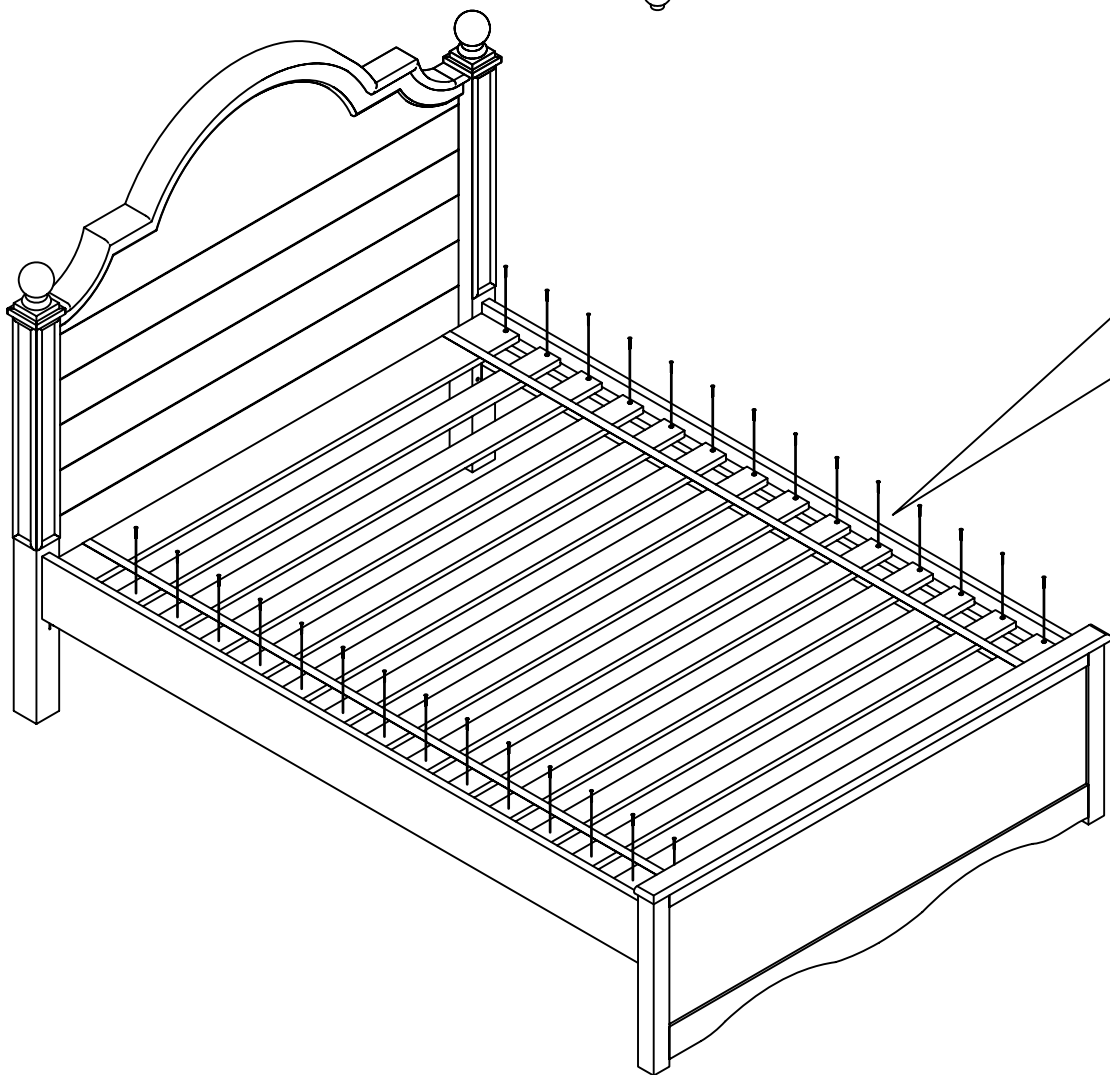

ASSEMBLY INSTRUCTION

#14-0301

#14-0301		#14-0302		#14-0710		#14-0400					
Luxury Panel Headboard		1 x #14-0301	Luxury Panel Footboard		1 x #14-0302	#22087: Bed side rails		2 x #22087	Slat Roll		#14-0400 14 x slats
#22088: Round finials		2 x #22088	#22088: Round finials		2 x #22088	#20427:		4 x #20427	#20022: Wood Slat Screw		28 x #20022
			#22089: Round finials		2 x #22089	#20045: 19mm wood screw		16 x #20045			
			#22137: Panel		1 x #22137						
			#20045: 19mm wood screw		4 x #20045						
#14-0304						#50					
Foot Panel		1 x #14-0304				Underbed support beam		1 x #50			

Maxwood Furniture

578 EAST BAY St., SUITE C, CHARLESTON SC., 29403, USA

#50 UNDERBED SUPPORT BEAM

Replacement Parts:

Replacement Parts may be obtained from any of our dealers.

Size of Mattress:

This bed is designed to use a mattress 74" – 75" (188cm – 191cm) long and 37½" – 38½" (95cm – 98cm) wide (Standard Twin size).