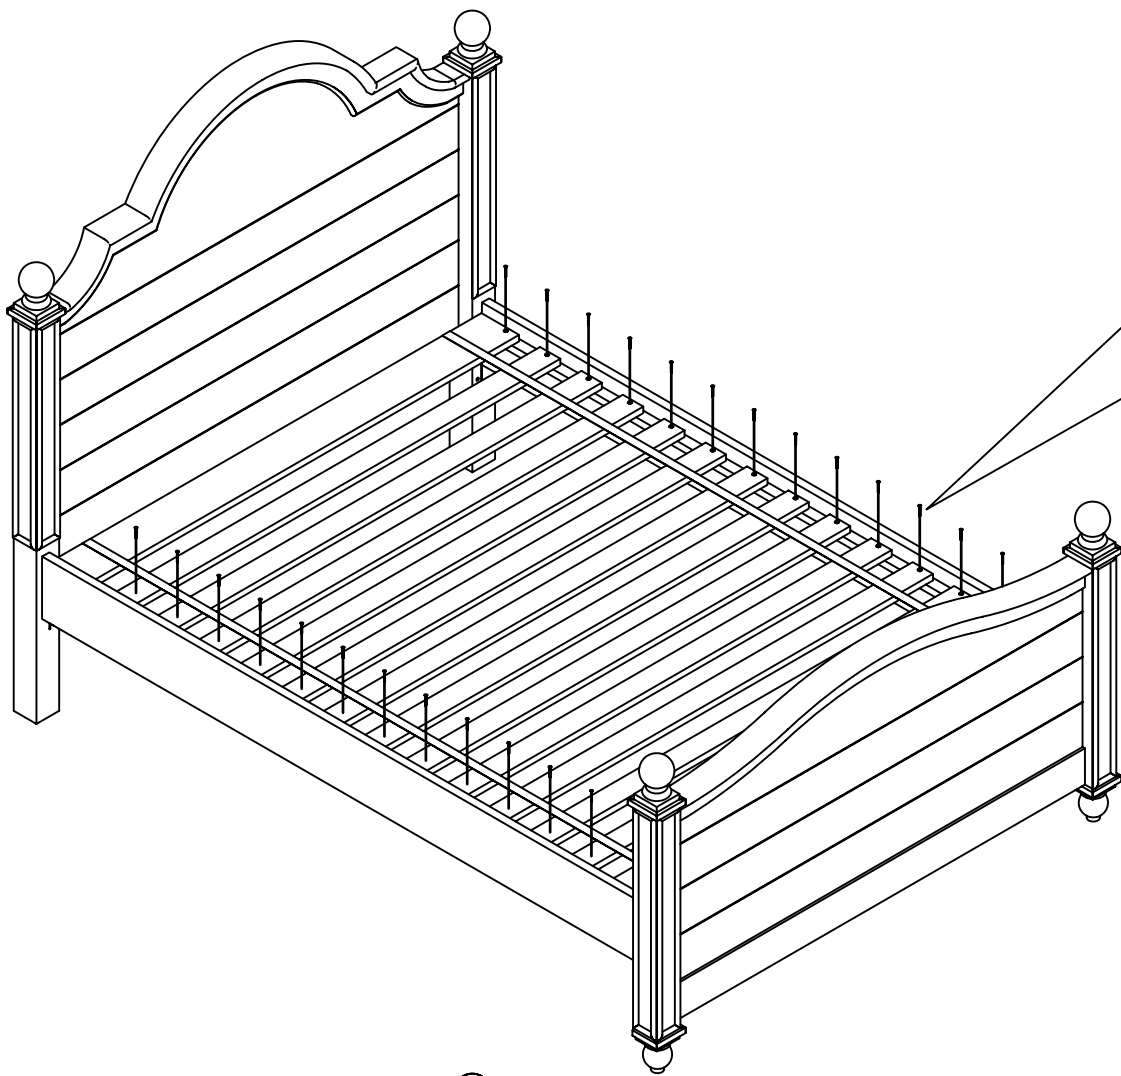

ASSEMBLY INSTRUCTION

#14-0301

#14-0301		#14-0302		#14-0710		#14-0400					
Luxury Panel Headboard		1 x #14-0301	Luxury Panel Footboard		1 x #14-0302	#22087: Bed side rails		2 x #22087	Slat Roll		#14-0400 14 x slats
#22088: Round finials		2 x #22088	#22088: Round finials		2 x #22088	#20427:		4 x #20427	#20022: Wood Slat Screw		28 x #20022
			#22089: Round finials		2 x #22089	#20045: 19mm wood screw		16 x #20045			
			#22137: Panel		1 x #22137						
			#20045: 19mm wood screw		4 x #20045						
#14-0304						#50					
Foot Panel		1 x #14-0304				Underbed support beam		1 x #50			

Maxwood Furniture

578 EAST BAY St., SUITE C, CHARLESTON SC., 29403, USA

#50 UNDERBED SUPPORT BEAM

Replacement Parts:

Replacement Parts may be obtained from any of our dealers.

Size of Mattress:

This bed is designed to use a mattress 74" – 75" (188cm – 191cm) long and 37½" – 38½" (95cm – 98cm) wide (Standard Twin size).