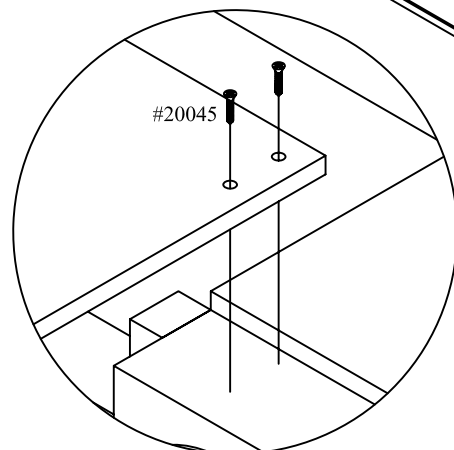

ASSEMBLY INSTRUCTION

#14-0301

#14-0301		#14-0302		#14-0710		#14-0400					
Luxury Panel Headboard		1 x #14-0301	Luxury Panel Footboard		1 x #14-0302	#22087: Bed side rails		2 x #22087	Slat Roll		#14-0400 14 x slats
#22088: Round finials		2 x #22088	#22088: Round finials		2 x #22088	#20427:		4 x #20427	#20022: Wood Slat Screw		28 x #20022
			#22089: Round finials		2 x #22089	#20045: 19mm wood screw		16 x #20045			
			#22137: Panel		1 x #22137						
			#20045: 19mm wood screw		4 x #20045						
#14-0304						#50					
Foot Panel		1 x #14-0304				Underbed support beam		1 x #50			

Maxwood Furniture

578 EAST BAY St., SUITE C, CHARLESTON SC., 29403, USA

#50 UNDERBED SUPPORT BEAM

Replacement Parts:

Replacement Parts may be obtained from any of our dealers.

Size of Mattress:

This bed is designed to use a mattress 74" – 75" (188cm – 191cm) long and 37½" – 38½" (95cm – 98cm) wide (Standard Twin size).