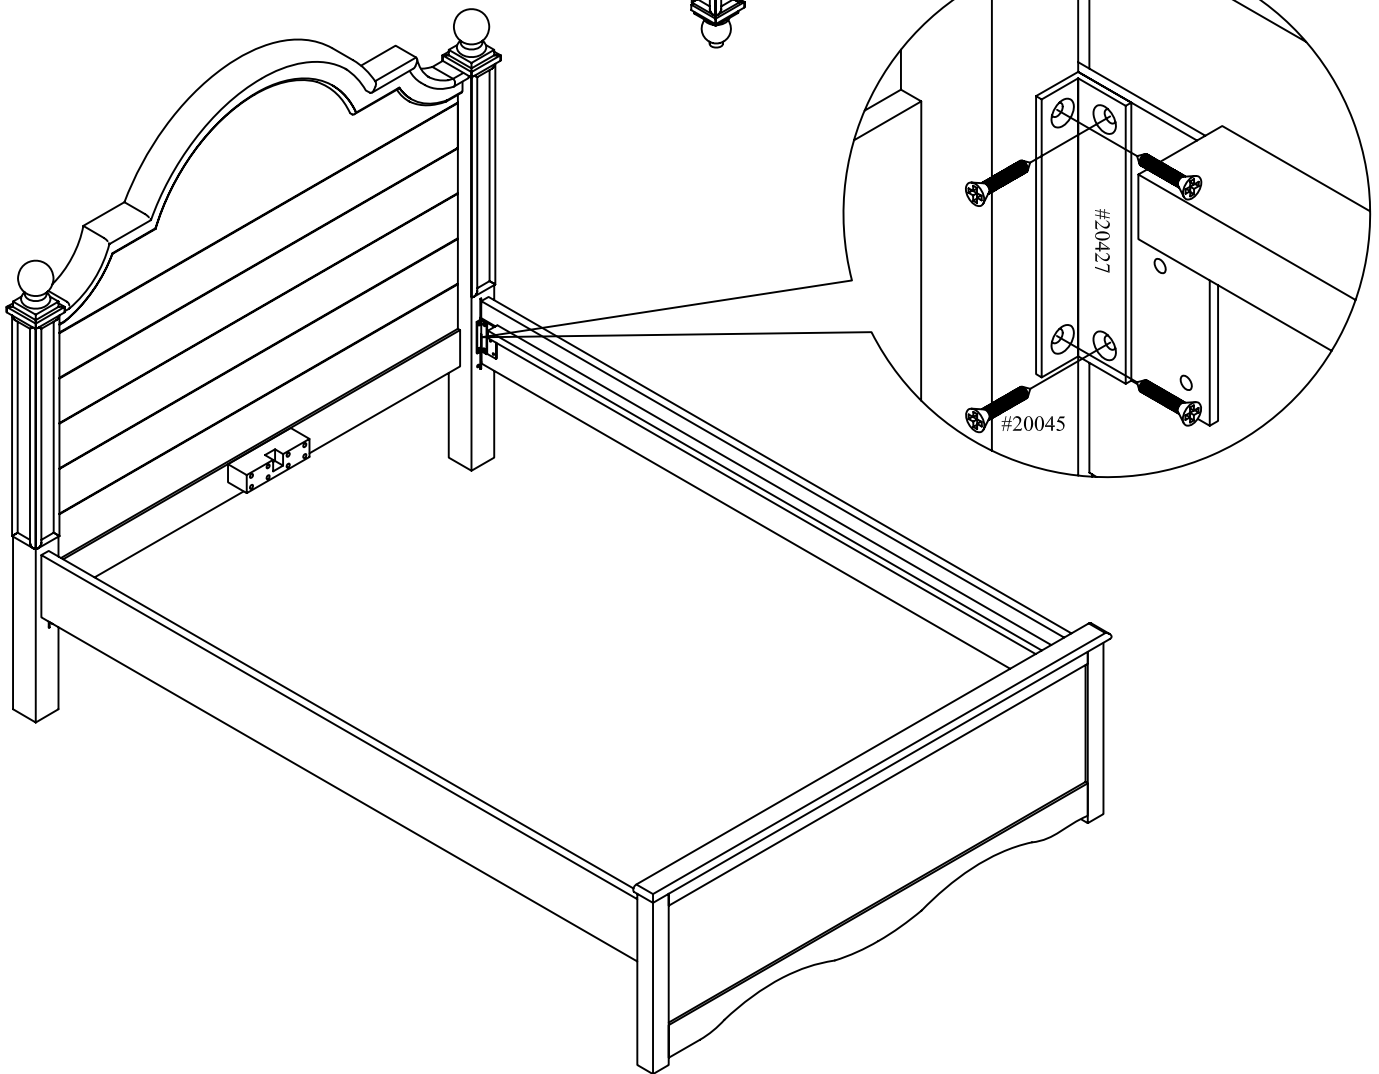

ASSEMBLY INSTRUCTION

#14-0301

#14-0301		#14-0302		#14-0710		#14-0400					
Luxury Panel Headboard		1 x #14-0301	Luxury Panel Footboard		1 x #14-0302	#22087: Bed side rails		2 x #22087	Slat Roll		#14-0400 14 x slats
#22088: Round finials		2 x #22088	#22088: Round finials		2 x #22088	#20427:		4 x #20427	#20022: Wood Slat Screw		28 x #20022
			#22089: Round finials		2 x #22089	#20045: 19mm wood screw		16 x #20045			
			#22137: Panel		1 x #22137						
			#20045: 19mm wood screw		4 x #20045						
#14-0304						#50					
Foot Panel		1 x #14-0304				Underbed support beam		1 x #50			

Maxwood Furniture

578 EAST BAY St., SUITE C, CHARLESTON SC., 29403, USA

#50 UNDERBED SUPPORT BEAM

Replacement Parts:

Replacement Parts may be obtained from any of our dealers.

Size of Mattress:

This bed is designed to use a mattress 74" – 75" (188cm – 191cm) long and 37½" – 38½" (95cm – 98cm) wide (Standard Twin size).