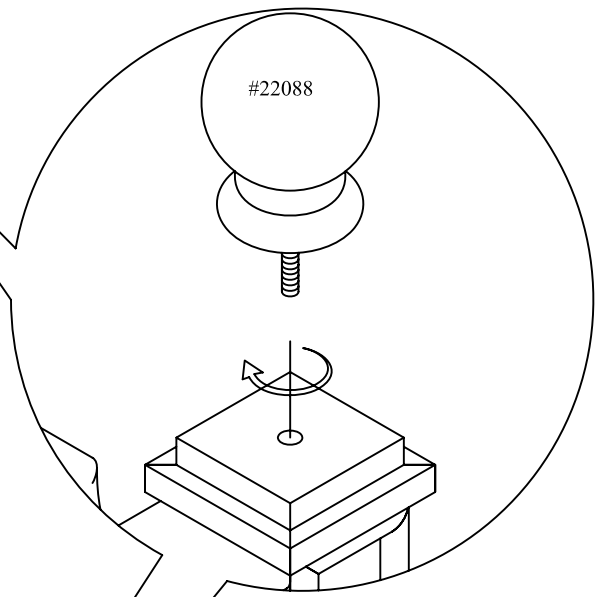

ASSEMBLY INSTRUCTION

#14-0301

#14-0301		#14-0302		#14-0710		#14-0400					
Luxury Panel Headboard		1 x #14-0301	Luxury Panel Footboard		1 x #14-0302	#22087: Bed side rails		2 x #22087	Slat Roll		#14-0400 14 x slats
#22088: Round finials		2 x #22088	#22088: Round finials		2 x #22088	#20427:		4 x #20427	#20022: Wood Slat Screw		28 x #20022
			#22089: Round finials		2 x #22089	#20045: 19mm wood screw		16 x #20045			
			#22137: Panel		1 x #22137						
			#20045: 19mm wood screw		4 x #20045						
#14-0304						#50					
Foot Panel		1 x #14-0304				Underbed support beam		1 x #50			

Maxwood Furniture

578 EAST BAY St., SUITE C, CHARLESTON SC., 29403, USA

#50 UNDERBED SUPPORT BEAM

Replacement Parts:

Replacement Parts may be obtained from any of our dealers.

Size of Mattress:

This bed is designed to use a mattress 74" – 75" (188cm – 191cm) long and 37½" – 38½" (95cm – 98cm) wide (Standard Twin size).