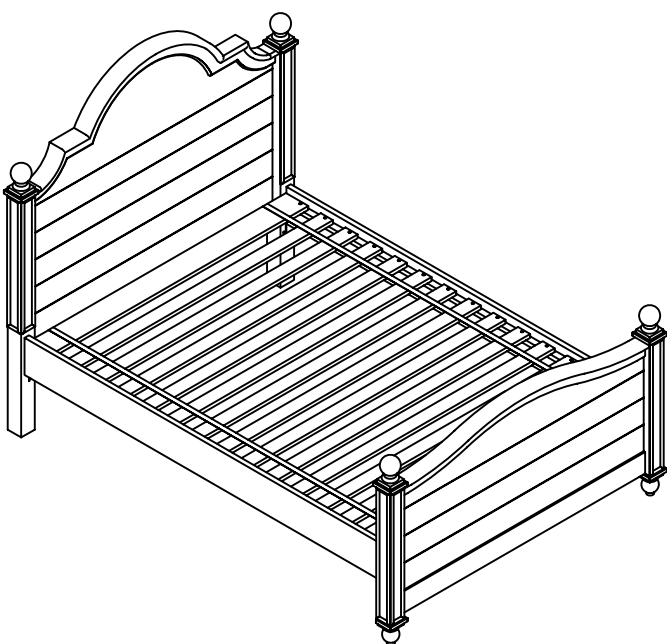

ASSEMBLY INSTRUCTION

#14-0301

#14-0301		#14-0302		#14-0710		#14-0400					
Luxury Panel Headboard		1 x #14-0301	Luxury Panel Footboard		1 x #14-0302	#22087: Bed side rails		2 x #22087	Slat Roll		#14-0400 14 x slats
#22088: Round finials		2 x #22088	#22088: Round finials		2 x #22088	#20427:		4 x #20427	#20022: Wood Slat Screw		28 x #20022
			#22089: Round finials		2 x #22089	#20045: 19mm wood screw		16 x #20045			
			#22137: Panel		1 x #22137						
			#20045: 19mm wood screw		4 x #20045						
#14-0304						#50					
Foot Panel		1 x #14-0304				Underbed support beam		1 x #50			

Maxwood Furniture

578 EAST BAY St., SUITE C, CHARLESTON SC., 29403, USA

#50 UNDERBED SUPPORT BEAM

Replacement Parts:

Replacement Parts may be obtained from any of our dealers.

Size of Mattress:

This bed is designed to use a mattress 74" – 75" (188cm – 191cm) long and 37½" – 38½" (95cm – 98cm) wide (Standard Twin size).