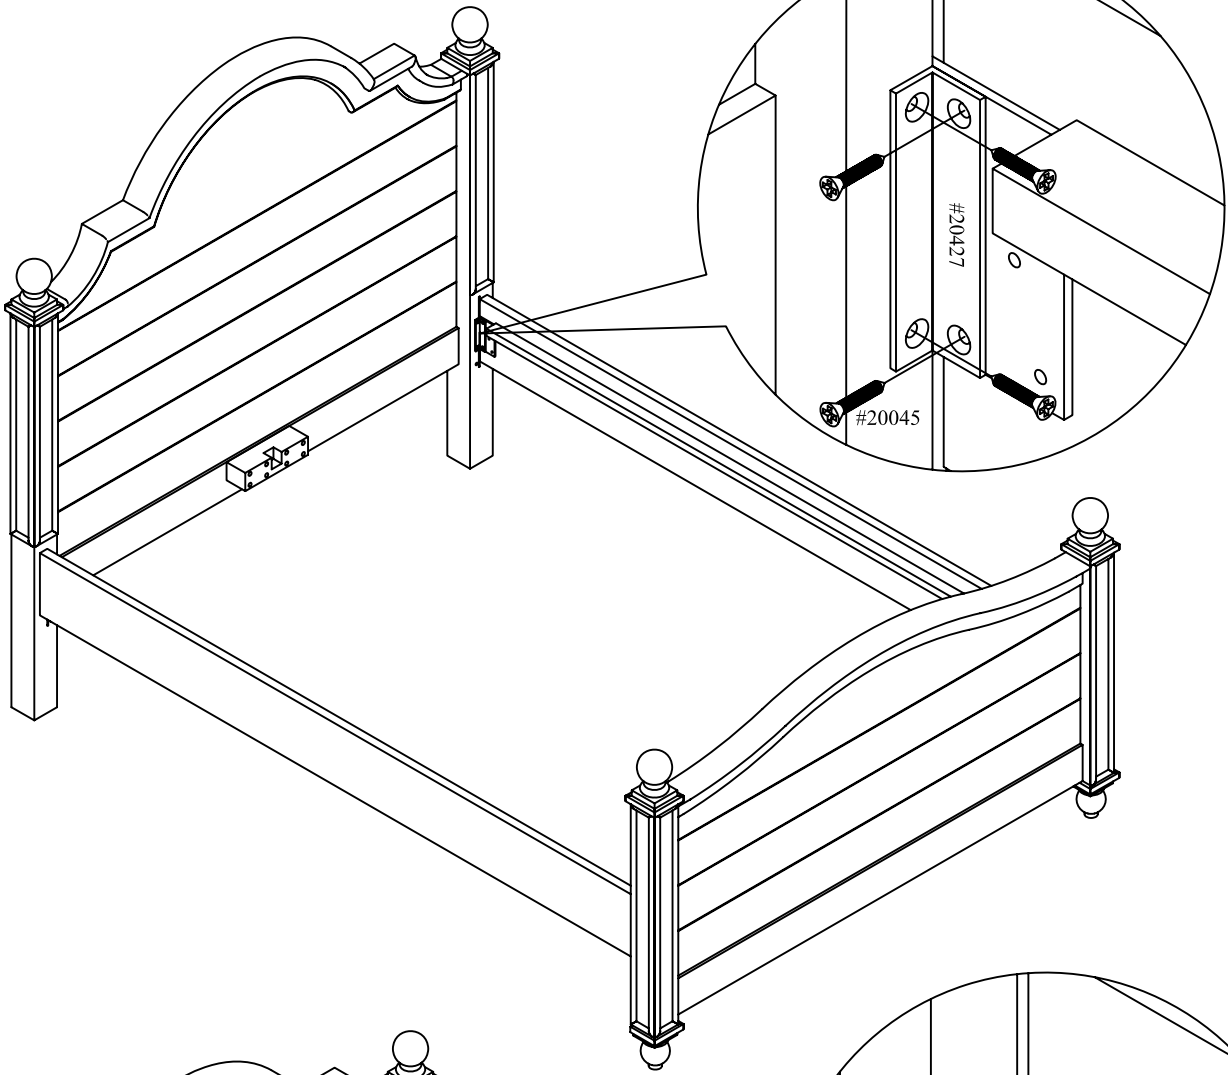

ASSEMBLY INSTRUCTION

#14-0301

#14-0301		#14-0302		#14-0710		#14-0400					
Luxury Panel Headboard		1 x #14-0301	Luxury Panel Footboard		1 x #14-0302	#22087: Bed side rails		2 x #22087	Slat Roll		#14-0400 14 x slats
#22088: Round finials		2 x #22088	#22088: Round finials		2 x #22088	#20427:		4 x #20427	#20022: Wood Slat Screw		28 x #20022
			#22089: Round finials		2 x #22089	#20045: 19mm wood screw		16 x #20045			
			#22137: Panel		1 x #22137						
			#20045: 19mm wood screw		4 x #20045						
#14-0304						#50					
Foot Panel		1 x #14-0304				Underbed support beam		1 x #50			

Maxwood Furniture

578 EAST BAY St., SUITE C, CHARLESTON SC., 29403, USA

#50 UNDERBED SUPPORT BEAM

Replacement Parts:

Replacement Parts may be obtained from any of our dealers.

Size of Mattress:

This bed is designed to use a mattress 74" – 75" (188cm – 191cm) long and 37½" – 38½" (95cm – 98cm) wide (Standard Twin size).