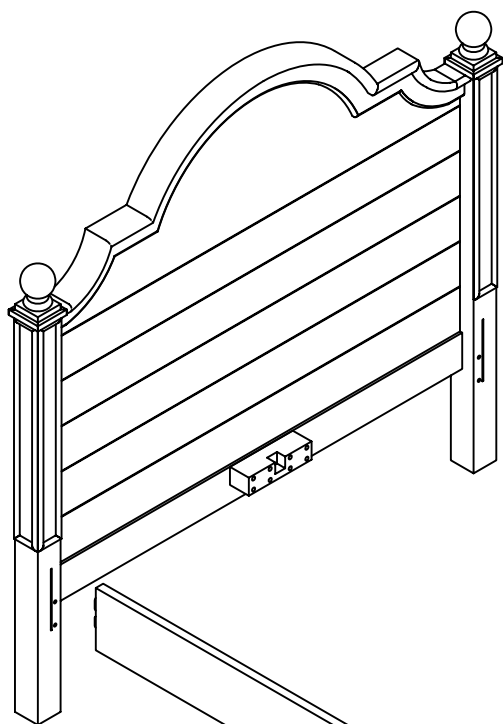

ASSEMBLY INSTRUCTION

#14-0301

#14-0301		#14-0302		#14-0710		#14-0400					
Luxury Panel Headboard		1 x #14-0301	Luxury Panel Footboard		1 x #14-0302	#22087: Bed side rails		2 x #22087	Slat Roll		#14-0400 14 x slats
#22088: Round finials		2 x #22088	#22088: Round finials		2 x #22088	#20427:		4 x #20427	#20022: Wood Slat Screw		28 x #20022
			#22089: Round finials		2 x #22089	#20045: 19mm wood screw		16 x #20045			
			#22137: Panel		1 x #22137						
			#20045: 19mm wood screw		4 x #20045						
#14-0304						#50					
Foot Panel		1 x #14-0304				Underbed support beam		1 x #50			

Maxwood Furniture

578 EAST BAY St., SUITE C, CHARLESTON SC., 29403, USA

#50 UNDERBED SUPPORT BEAM

Replacement Parts:

Replacement Parts may be obtained from any of our dealers.

Size of Mattress:

This bed is designed to use a mattress 74" – 75" (188cm – 191cm) long and 37½" – 38½" (95cm – 98cm) wide (Standard Twin size).