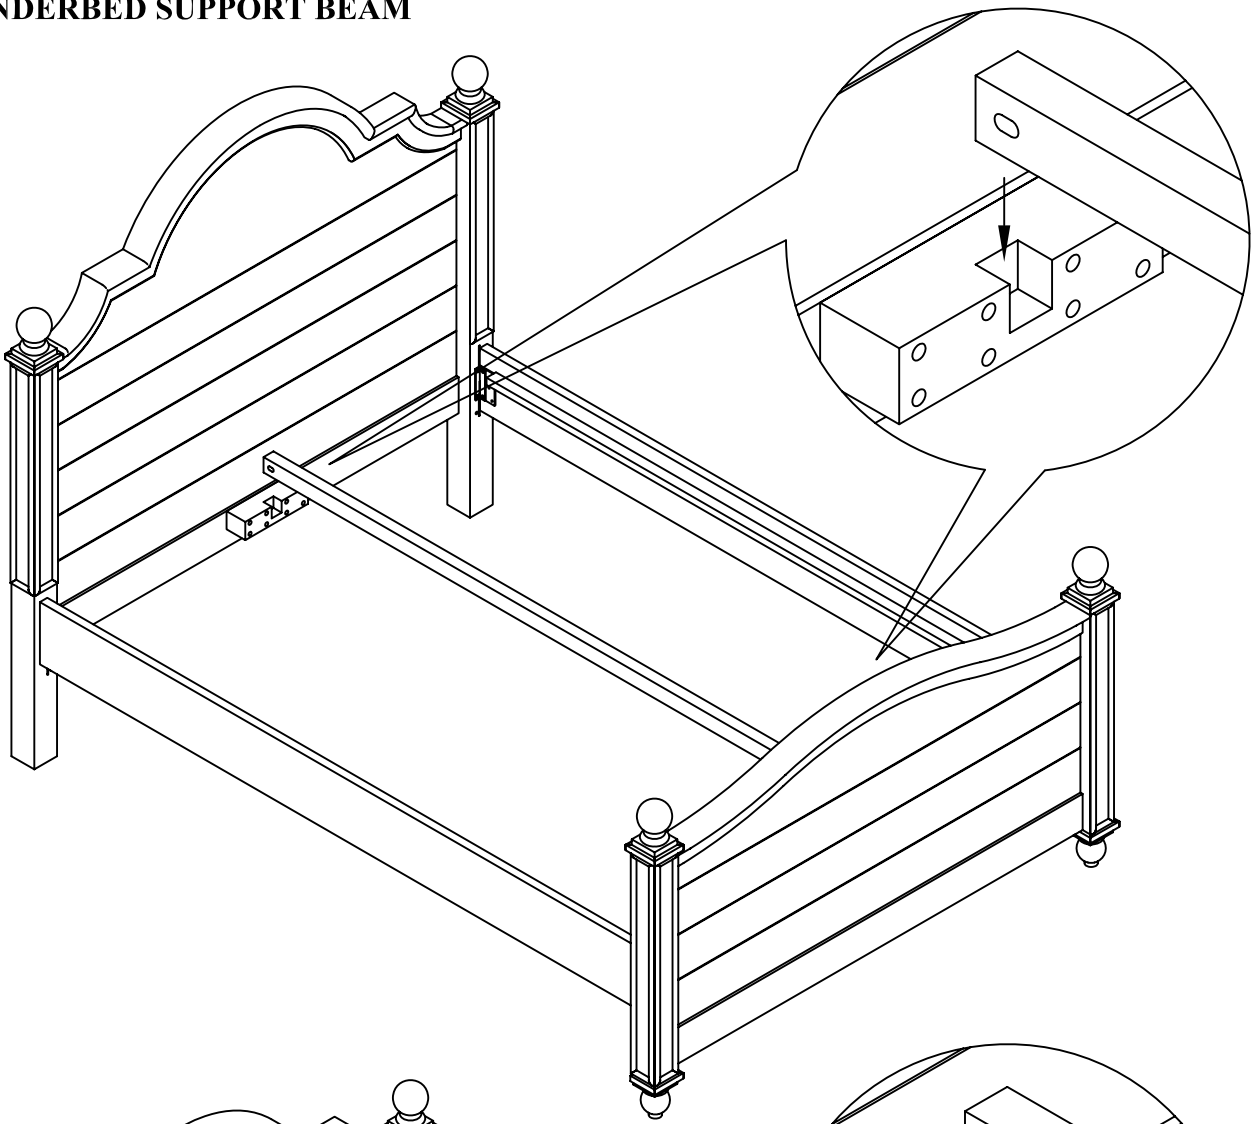

ASSEMBLY INSTRUCTION

#14-0301

#14-0301		#14-0302		#14-0710		#14-0400					
Luxury Panel Headboard		1 x #14-0301	Luxury Panel Footboard		1 x #14-0302	#22087: Bed side rails		2 x #22087	Slat Roll		#14-0400 14 x slats
#22088: Round finials		2 x #22088	#22088: Round finials		2 x #22088	#20427:		4 x #20427	#20022: Wood Slat Screw		28 x #20022
			#22089: Round finials		2 x #22089	#20045: 19mm wood screw		16 x #20045			
			#22137: Panel		1 x #22137						
			#20045: 19mm wood screw		4 x #20045						
#14-0304						#50					
Foot Panel		1 x #14-0304				Underbed support beam		1 x #50			

Maxwood Furniture

578 EAST BAY St., SUITE C, CHARLESTON SC., 29403, USA

#50 UNDERBED SUPPORT BEAM

Replacement Parts:

Replacement Parts may be obtained from any of our dealers.

Size of Mattress:

This bed is designed to use a mattress 74" – 75" (188cm – 191cm) long and 37½" – 38½" (95cm – 98cm) wide (Standard Twin size).