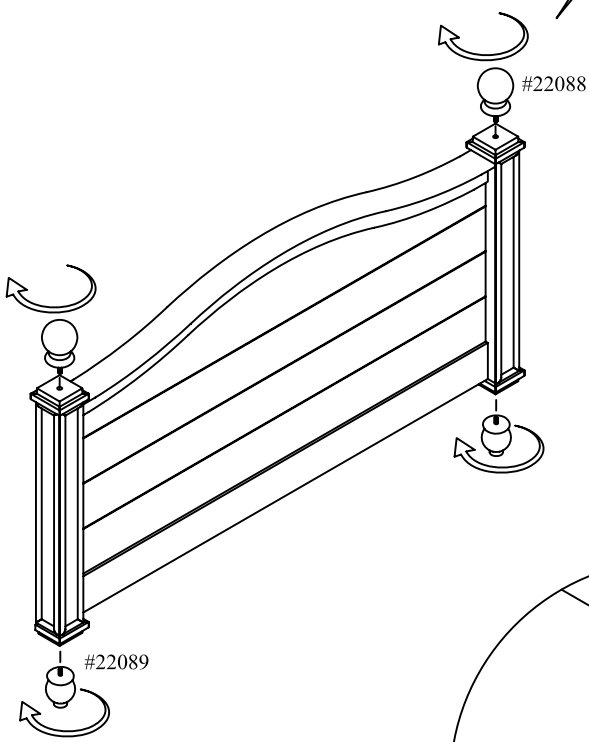

ASSEMBLY INSTRUCTION

#14-0301

#14-0301		#14-0302		#14-0710		#14-0400					
Luxury Panel Headboard		1 x #14-0301	Luxury Panel Footboard		1 x #14-0302	#22087: Bed side rails		2 x #22087	Slat Roll		#14-0400 14 x slats
#22088: Round finials		2 x #22088	#22088: Round finials		2 x #22088	#20427:		4 x #20427	#20022: Wood Slat Screw		28 x #20022
			#22089: Round finials		2 x #22089	#20045: 19mm wood screw		16 x #20045			
			#22137: Panel		1 x #22137						
			#20045: 19mm wood screw		4 x #20045						
#14-0304						#50					
Foot Panel		1 x #14-0304				Underbed support beam		1 x #50			

Maxwood Furniture

578 EAST BAY St., SUITE C, CHARLESTON SC., 29403, USA

#50 UNDERBED SUPPORT BEAM

Replacement Parts:

Replacement Parts may be obtained from any of our dealers.

Size of Mattress:

This bed is designed to use a mattress 74" – 75" (188cm – 191cm) long and 37½" – 38½" (95cm – 98cm) wide (Standard Twin size).