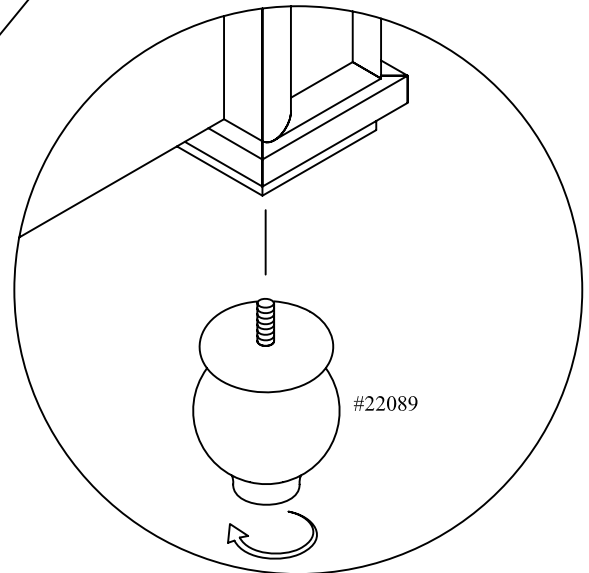

ASSEMBLY INSTRUCTION

#14-0301

#14-0301		#14-0302		#14-0710		#14-0400					
Luxury Panel Headboard		1 x #14-0301	Luxury Panel Footboard		1 x #14-0302	#22087: Bed side rails		2 x #22087	Slat Roll		#14-0400 14 x slats
#22088: Round finials		2 x #22088	#22088: Round finials		2 x #22088	#20427:		4 x #20427	#20022: Wood Slat Screw		28 x #20022
			#22089: Round finials		2 x #22089	#20045: 19mm wood screw		16 x #20045			
			#22137: Panel		1 x #22137						
			#20045: 19mm wood screw		4 x #20045						
#14-0304						#50					
Foot Panel		1 x #14-0304				Underbed support beam		1 x #50			

Maxwood Furniture

578 EAST BAY St., SUITE C, CHARLESTON SC., 29403, USA

#50 UNDERBED SUPPORT BEAM

Replacement Parts:

Replacement Parts may be obtained from any of our dealers.

Size of Mattress:

This bed is designed to use a mattress 74" – 75" (188cm – 191cm) long and 37½" – 38½" (95cm – 98cm) wide (Standard Twin size).