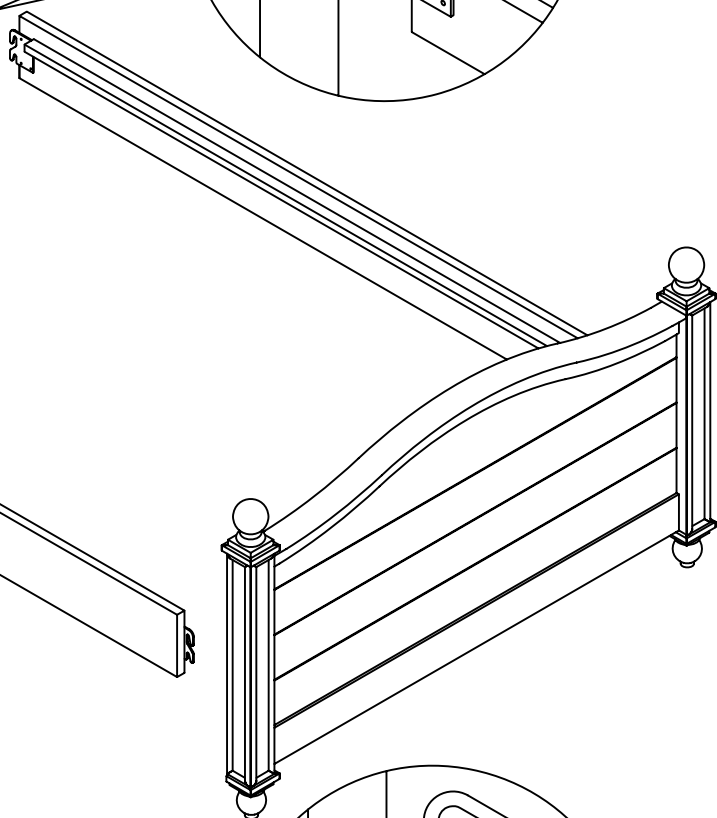

ASSEMBLY INSTRUCTION

#14-0301

#14-0301		#14-0302		#14-0710		#14-0400					
Luxury Panel Headboard		1 x #14-0301	Luxury Panel Footboard		1 x #14-0302	#22087: Bed side rails		2 x #22087	Slat Roll		#14-0400 14 x slats
#22088: Round finials		2 x #22088	#22088: Round finials		2 x #22088	#20427:		4 x #20427	#20022: Wood Slat Screw		28 x #20022
			#22089: Round finials		2 x #22089	#20045: 19mm wood screw		16 x #20045			
			#22137: Panel		1 x #22137						
			#20045: 19mm wood screw		4 x #20045						
#14-0304						#50					
Foot Panel		1 x #14-0304				Underbed support beam		1 x #50			

Maxwood Furniture

578 EAST BAY St., SUITE C, CHARLESTON SC., 29403, USA

#50 UNDERBED SUPPORT BEAM

Replacement Parts:

Replacement Parts may be obtained from any of our dealers.

Size of Mattress:

This bed is designed to use a mattress 74" – 75" (188cm – 191cm) long and 37½" – 38½" (95cm – 98cm) wide (Standard Twin size).