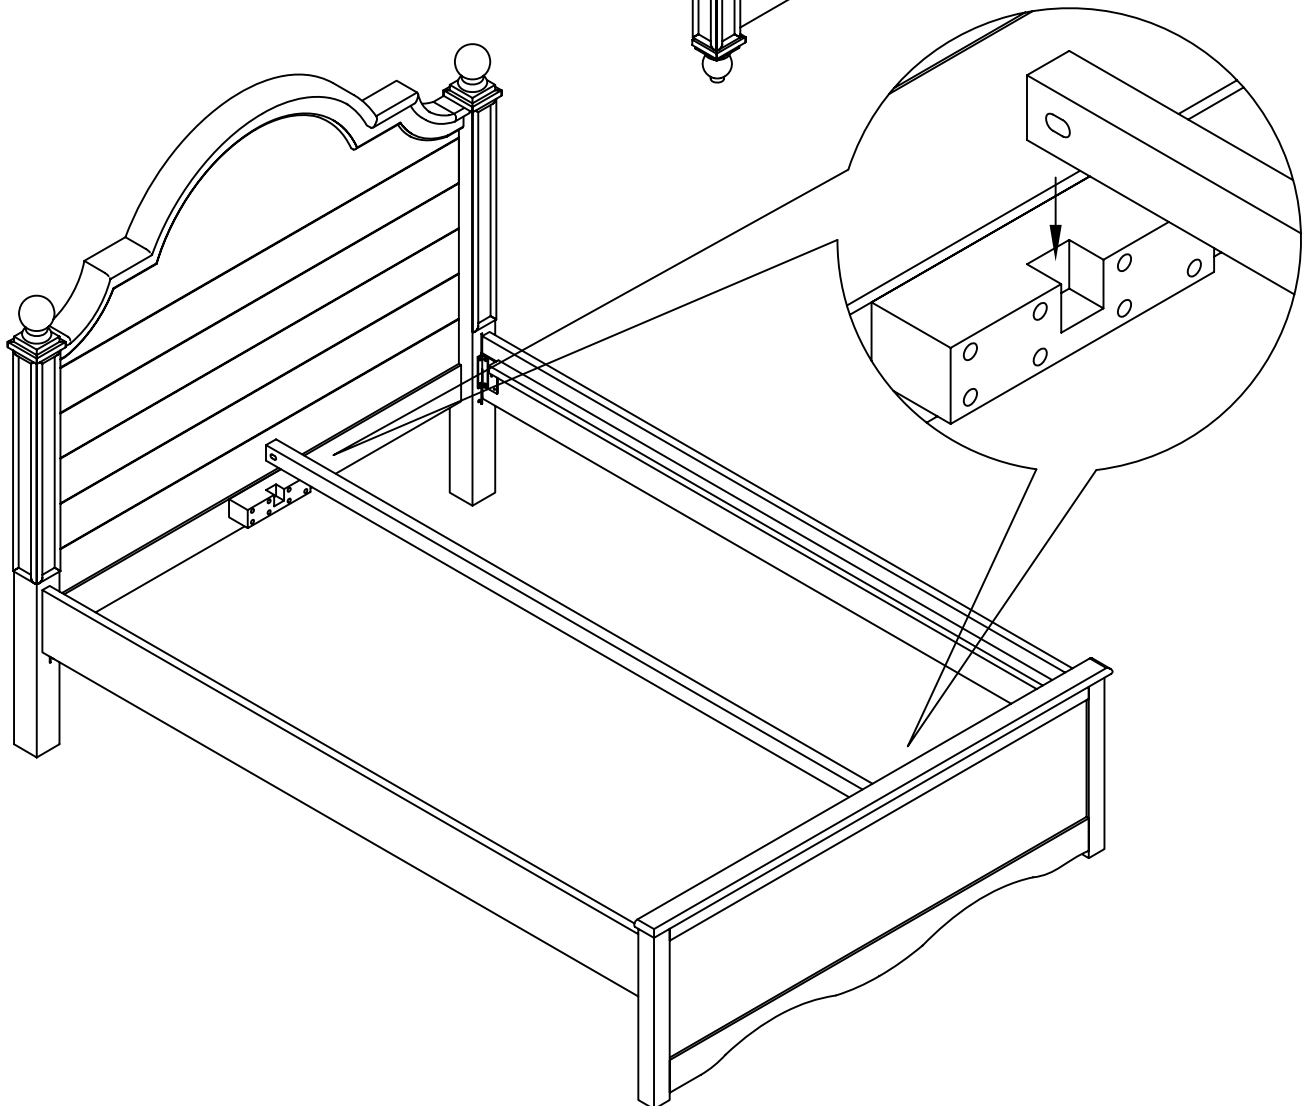

ASSEMBLY INSTRUCTION

#14-0301

#14-0301		#14-0302		#14-0710		#14-0400					
Luxury Panel Headboard		1 x #14-0301	Luxury Panel Footboard		1 x #14-0302	#22087: Bed side rails		2 x #22087	Slat Roll		#14-0400 14 x slats
#22088: Round finials		2 x #22088	#22088: Round finials		2 x #22088	#20427:		4 x #20427	#20022: Wood Slat Screw		28 x #20022
			#22089: Round finials		2 x #22089	#20045: 19mm wood screw		16 x #20045			
			#22137: Panel		1 x #22137						
			#20045: 19mm wood screw		4 x #20045						
#14-0304						#50					
Foot Panel		1 x #14-0304				Underbed support beam		1 x #50			

Maxwood Furniture

578 EAST BAY St., SUITE C, CHARLESTON SC., 29403, USA

#50 UNDERBED SUPPORT BEAM

Replacement Parts:

Replacement Parts may be obtained from any of our dealers.

Size of Mattress:

This bed is designed to use a mattress 74" – 75" (188cm – 191cm) long and 37½" – 38½" (95cm – 98cm) wide (Standard Twin size).