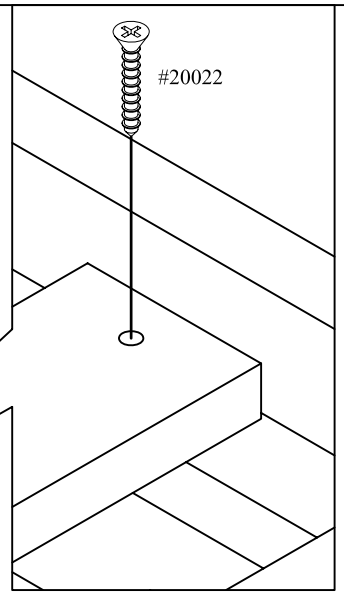

ASSEMBLY INSTRUCTION

#14-0301

#14-0301		#14-0302		#14-0710		#14-0400					
Luxury Panel Headboard		1 x #14-0301	Luxury Panel Footboard		1 x #14-0302	#22087: Bed side rails		2 x #22087	Slat Roll		#14-0400 14 x slats
#22088: Round finials		2 x #22088	#22088: Round finials		2 x #22088	#20427:		4 x #20427	#20022: Wood Slat Screw		28 x #20022
			#22089: Round finials		2 x #22089	#20045: 19mm wood screw		16 x #20045			
			#22137: Panel		1 x #22137						
			#20045: 19mm wood screw		4 x #20045						
#14-0304						#50					
Foot Panel		1 x #14-0304				Underbed support beam		1 x #50			

Maxwood Furniture

578 EAST BAY St., SUITE C, CHARLESTON SC., 29403, USA

#50 UNDERBED SUPPORT BEAM

Replacement Parts:

Replacement Parts may be obtained from any of our dealers.

Size of Mattress:

This bed is designed to use a mattress 74" – 75" (188cm – 191cm) long and 37½" – 38½" (95cm – 98cm) wide (Standard Twin size).