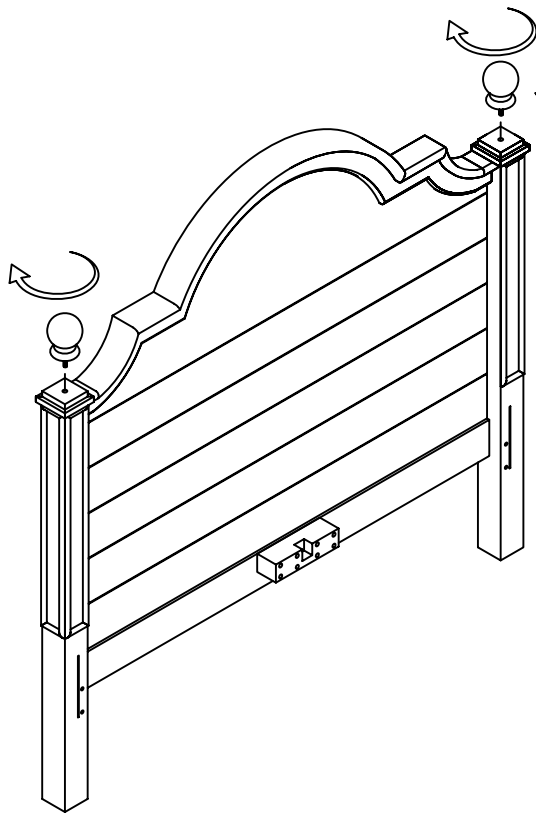

ASSEMBLY INSTRUCTION

#14-0301

#14-0301		#14-0302		#14-0710		#14-0400					
Luxury Panel Headboard		1 x #14-0301	Luxury Panel Footboard		1 x #14-0302	#22087: Bed side rails		2 x #22087	Slat Roll		#14-0400 14 x slats
#22088: Round finials		2 x #22088	#22088: Round finials		2 x #22088	#20427:		4 x #20427	#20022: Wood Slat Screw		28 x #20022
			#22089: Round finials		2 x #22089	#20045: 19mm wood screw		16 x #20045			
			#22137: Panel		1 x #22137						
			#20045: 19mm wood screw		4 x #20045						
#14-0304						#50					
Foot Panel		1 x #14-0304				Underbed support beam		1 x #50			

Maxwood Furniture

578 EAST BAY St., SUITE C, CHARLESTON SC., 29403, USA

#50 UNDERBED SUPPORT BEAM

Replacement Parts:

Replacement Parts may be obtained from any of our dealers.

Size of Mattress:

This bed is designed to use a mattress 74" – 75" (188cm – 191cm) long and 37½" – 38½" (95cm – 98cm) wide (Standard Twin size).