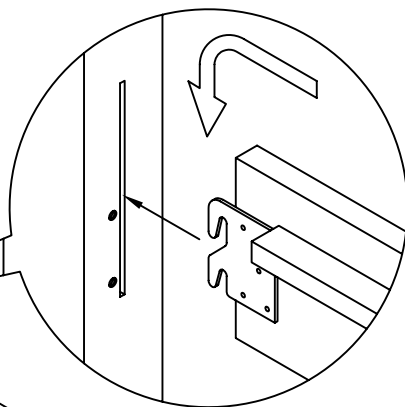

ASSEMBLY INSTRUCTION

#14-0301

#14-0301		#14-0302		#14-0710		#14-0400					
Luxury Panel Headboard		1 x #14-0301	Luxury Panel Footboard		1 x #14-0302	#22087: Bed side rails		2 x #22087	Slat Roll		#14-0400 14 x slats
#22088: Round finials		2 x #22088	#22088: Round finials		2 x #22088	#20427:		4 x #20427	#20022: Wood Slat Screw		28 x #20022
			#22089: Round finials		2 x #22089	#20045: 19mm wood screw		16 x #20045			
			#22137: Panel		1 x #22137						
			#20045: 19mm wood screw		4 x #20045						
#14-0304						#50					
Foot Panel		1 x #14-0304				Underbed support beam		1 x #50			

Maxwood Furniture

578 EAST BAY St., SUITE C, CHARLESTON SC., 29403, USA

#50 UNDERBED SUPPORT BEAM

Replacement Parts:

Replacement Parts may be obtained from any of our dealers.

Size of Mattress:

This bed is designed to use a mattress 74" – 75" (188cm – 191cm) long and 37½" – 38½" (95cm – 98cm) wide (Standard Twin size).