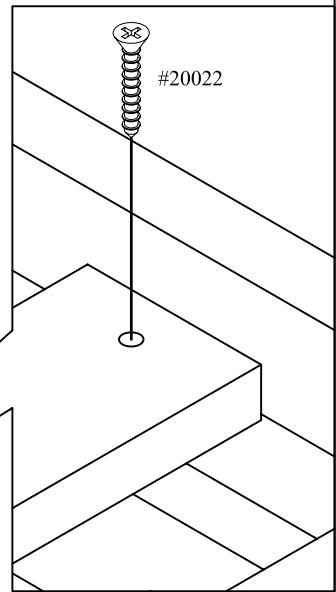

ASSEMBLY INSTRUCTION

#14-0301

#14-0301		#14-0302		#14-0710		#14-0400					
Luxury Panel Headboard		1 x #14-0301	Luxury Panel Footboard		1 x #14-0302	#22087: Bed side rails		2 x #22087	Slat Roll		#14-0400 14 x slats
#22088: Round finials		2 x #22088	#22088: Round finials		2 x #22088	#20427:		4 x #20427	#20022: Wood Slat Screw		28 x #20022
			#22089: Round finials		2 x #22089	#20045: 19mm wood screw		16 x #20045			
			#22137: Panel		1 x #22137						
			#20045: 19mm wood screw		4 x #20045						
#14-0304						#50					
Foot Panel		1 x #14-0304				Underbed support beam		1 x #50			

Maxwood Furniture

578 EAST BAY St., SUITE C, CHARLESTON SC., 29403, USA

#50 UNDERBED SUPPORT BEAM

Replacement Parts:

Replacement Parts may be obtained from any of our dealers.

Size of Mattress:

This bed is designed to use a mattress 74" – 75" (188cm – 191cm) long and 37½" – 38½" (95cm – 98cm) wide (Standard Twin size).