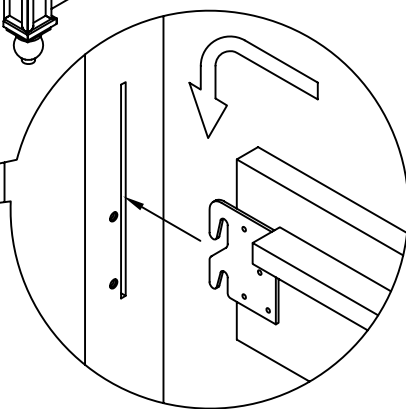

ASSEMBLY INSTRUCTION

#14-0301

#14-0301		#14-0302		#14-0710		#14-0400					
Luxury Panel Headboard		1 x #14-0301	Luxury Panel Footboard		1 x #14-0302	#22087: Bed side rails		2 x #22087	Slat Roll		#14-0400 14 x slats
#22088: Round finials		2 x #22088	#22088: Round finials		2 x #22088	#20427:		4 x #20427	#20022: Wood Slat Screw		28 x #20022
			#22089: Round finials		2 x #22089	#20045: 19mm wood screw		16 x #20045			
			#22137: Panel		1 x #22137						
			#20045: 19mm wood screw		4 x #20045						
#14-0304						#50					
Foot Panel		1 x #14-0304				Underbed support beam		1 x #50			

Maxwood Furniture

578 EAST BAY St., SUITE C, CHARLESTON SC., 29403, USA

#50 UNDERBED SUPPORT BEAM

Replacement Parts:

Replacement Parts may be obtained from any of our dealers.

Size of Mattress:

This bed is designed to use a mattress 74" – 75" (188cm – 191cm) long and 37½" – 38½" (95cm – 98cm) wide (Standard Twin size).